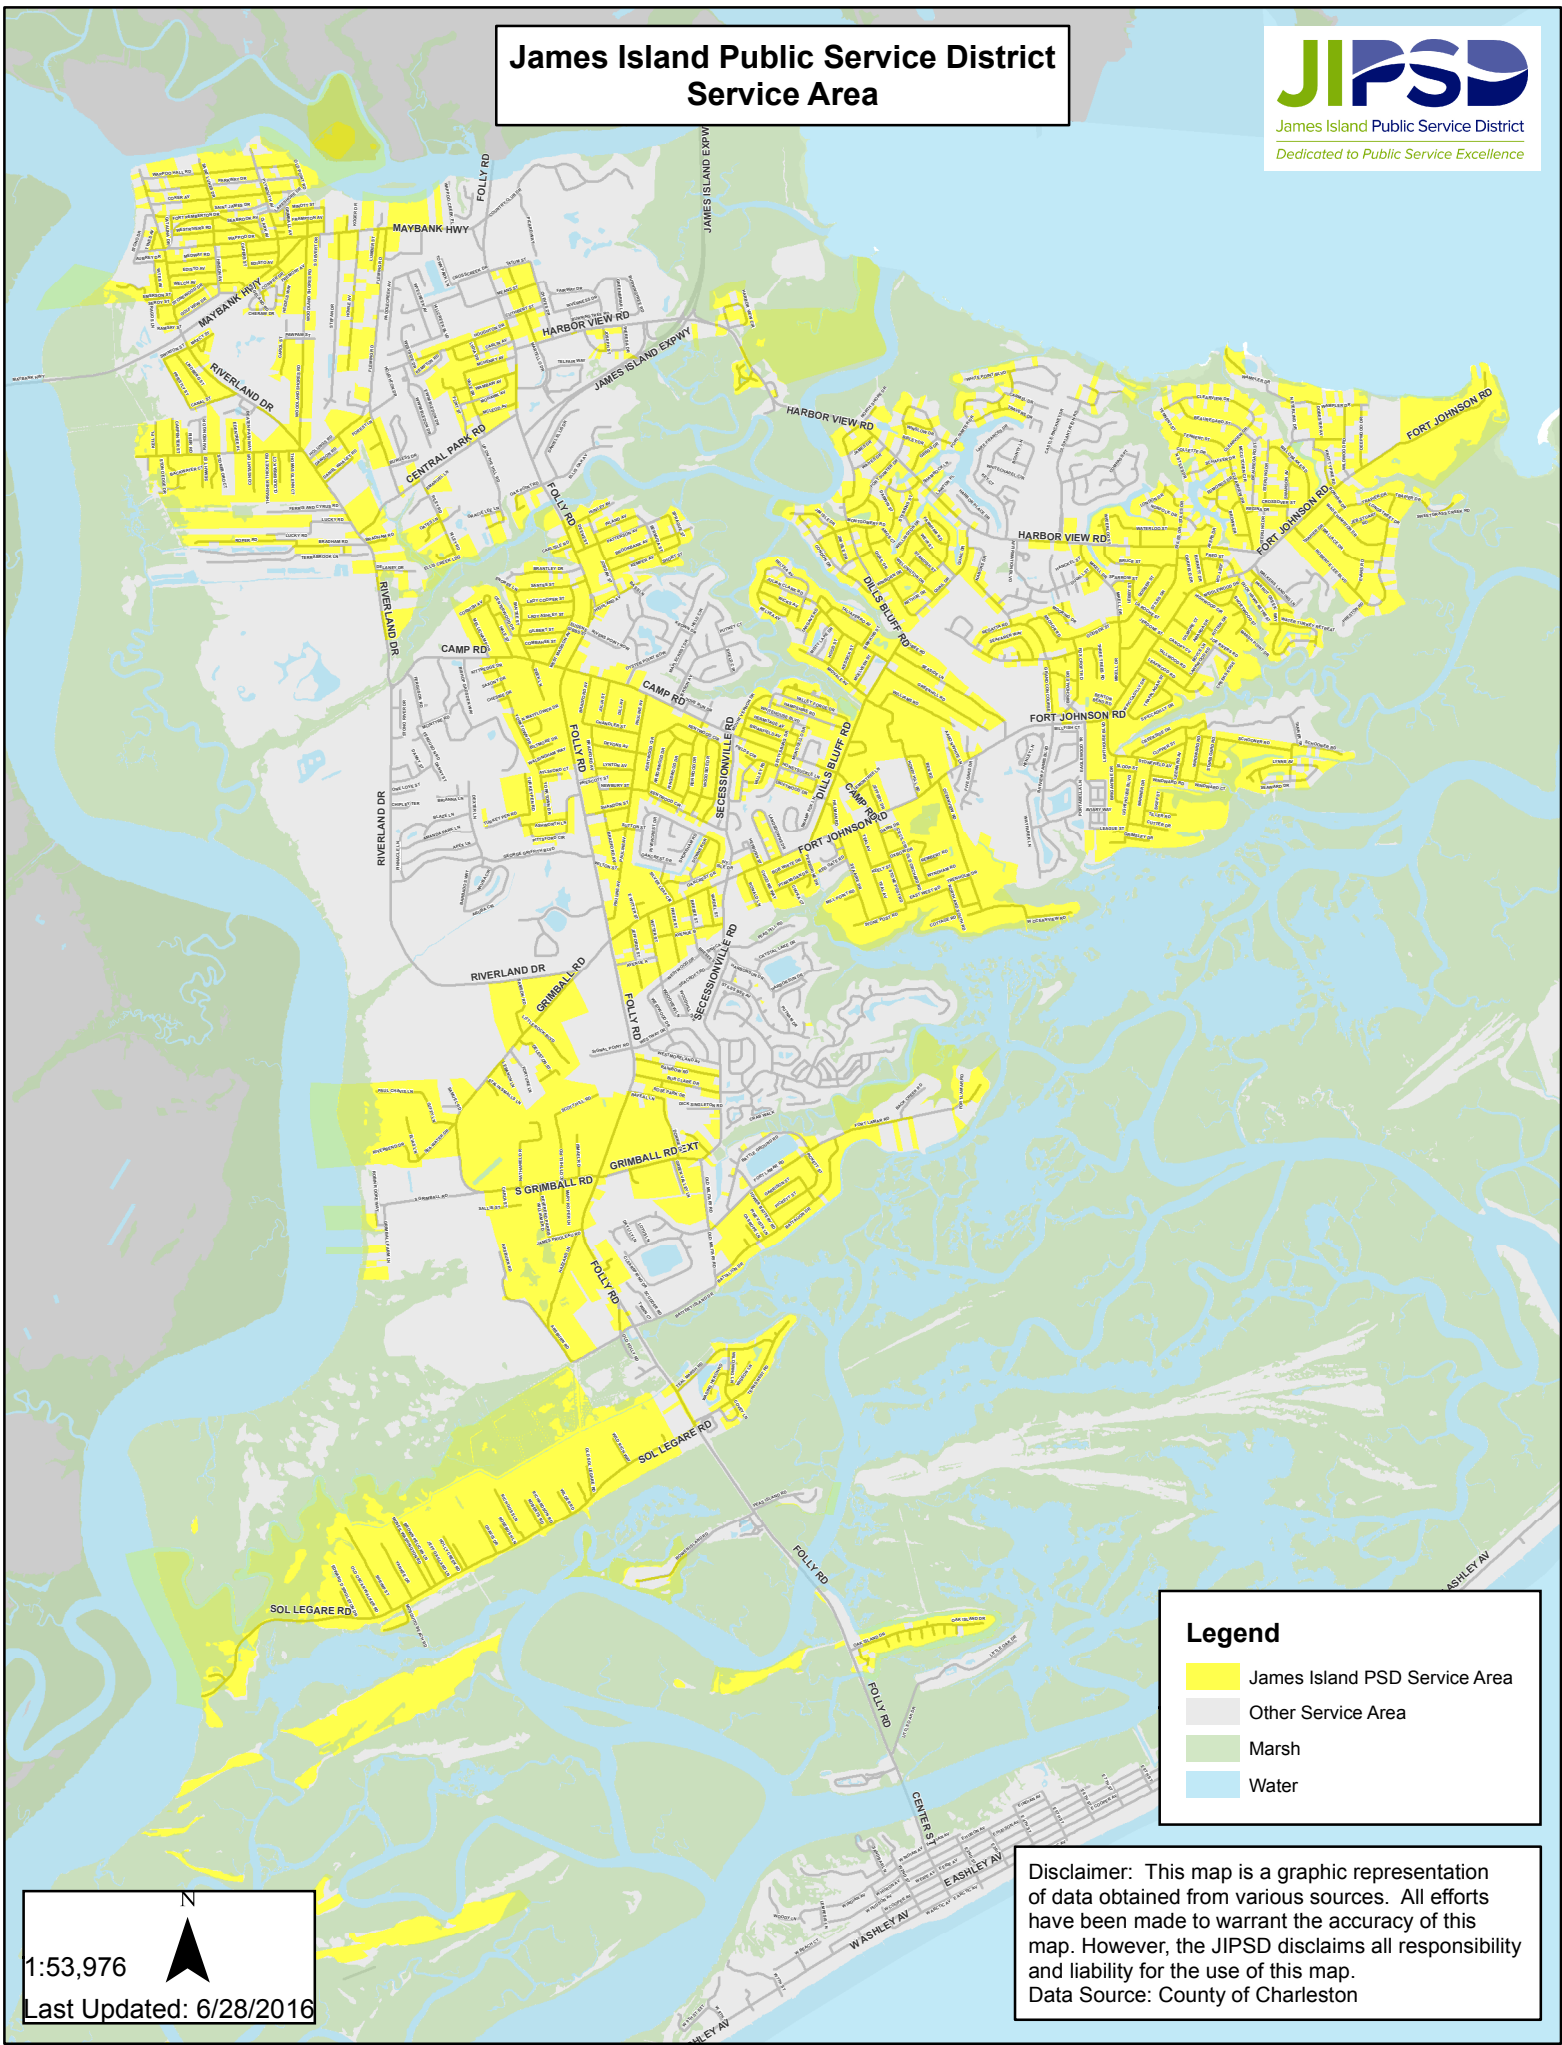

James Island Public Service District Service Area

Legend

- James Island PSD Service Area
- Other Service Area
- Marsh
- Water

1:53,976
Last Updated: 6/28/2016

Disclaimer: This map is a graphic representation of data obtained from various sources. All efforts have been made to warrant the accuracy of this map. However, the JIPSD disclaims all responsibility and liability for the use of this map.
Data Source: County of Charleston